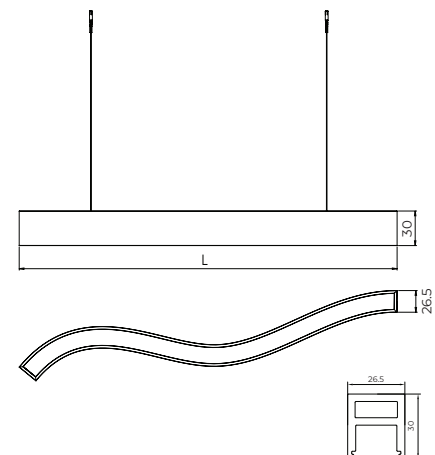

SDCM<3

Micro Prismatic Diffuser / PMMA
Diffuser

L70 @50,000h

Aluminium

Types

Pendant/Recessed

Single Line Diagram

Light Distribution

CURVE SOFT 28

CURVE SOFT 28

Product Order Code	System Power	Dimension
3025- 1	6W	L = 300mm, W = 28.5mm, H = 32mm
3025- 2	12W	L = 600mm, W = 28.5mm, H = 32mm
3025- 3	18W	L = 900mm, W = 28.5mm, H = 32mm
3025- 4	25W	L = 1200mm, W = 28.5mm, H = 32mm
3025- 5	50W	L = 2400mm, W = 28.5mm, H = 32mm